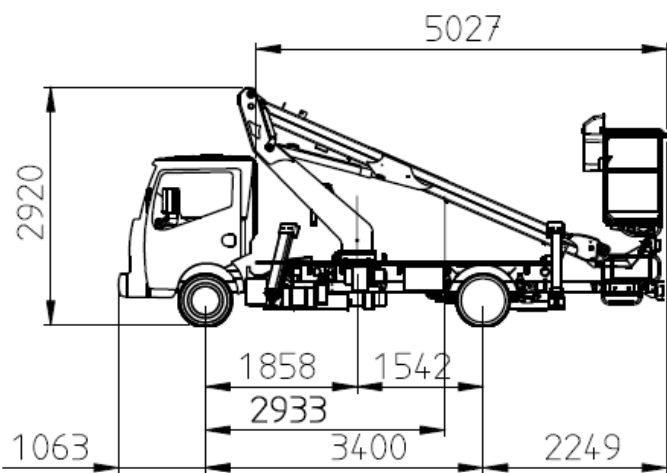

GT 14-09
AERIAL PLATFORM

3.5 t
7716 lbs

HYDRAULIC PROPORTIONAL

Manotti S.r.l.
Via D. Marchesi, 2/b — 42022 Boretto (RE) Italy
Tel. +39 0522 965590 - Fax +39 0522 015169
info@manotti.eu — sales@manotti.eu
www.manotti.eu