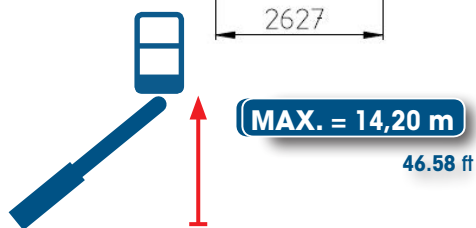

GT 14-09
AERIAL PLATFORM

3.5 t
7716 lbs

HYDRAULIC PROPORTIONAL

Manotti S.r.l.
Via D. Marchesi, 2/b — 42022 Boretto (RE) Italy
Tel. +39 0522 965590 - Fax +39 0522 015169
info@manotti.eu — sales@manotti.eu
www.manotti.eu