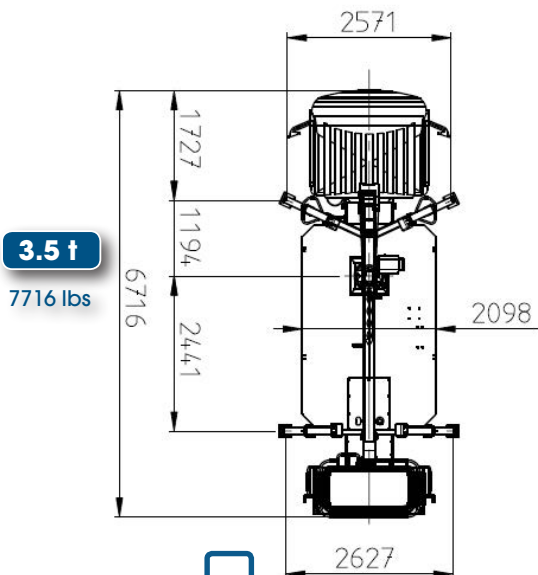

GT 14-09
AERIAL PLATFORM

3.5 t
7716 lbs

HYDRAULIC PROPORTIONAL

Manotti S.r.l.
Via D. Marchesi, 2/b — 42022 Boretto (RE) Italy
Tel. +39 0522 965590 - Fax +39 0522 015169
info@manotti.eu — sales@manotti.eu
www.manotti.eu