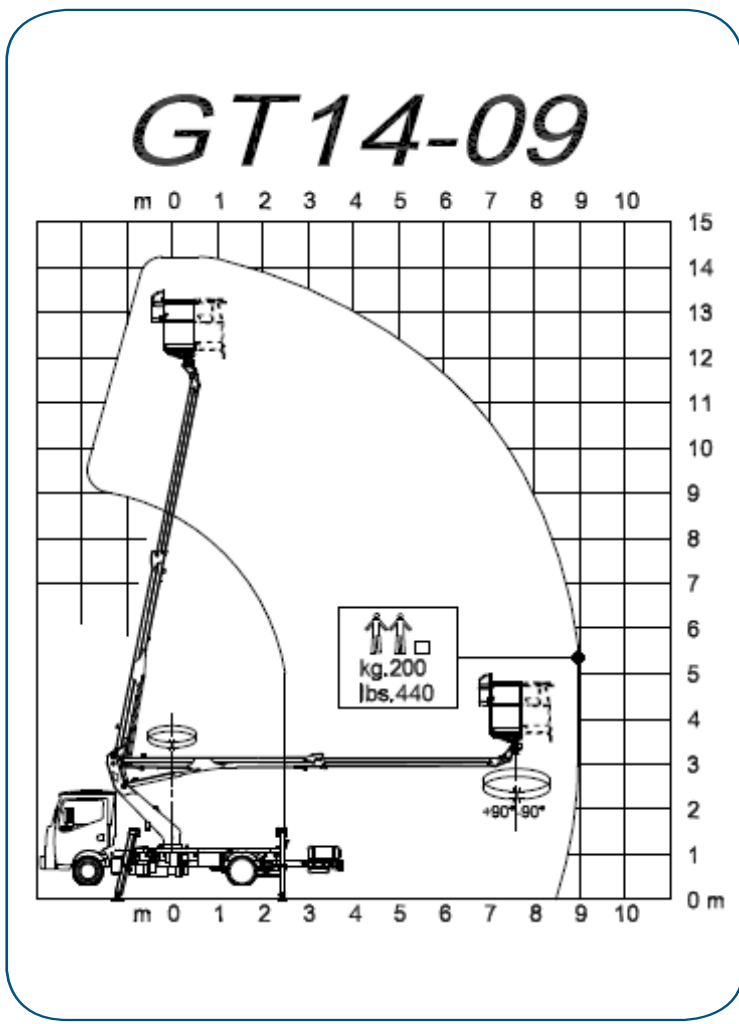

GT 14-09
AERIAL PLATFORM

3.5 t
7716 lbs

HYDRAULIC PROPORTIONAL

Manotti S.r.l.
Via D. Marchesi, 2/b — 42022 Boretto (RE) Italy
Tel. +39 0522 965590 - Fax +39 0522 015169
info@manotti.eu — sales@manotti.eu
www.manotti.eu