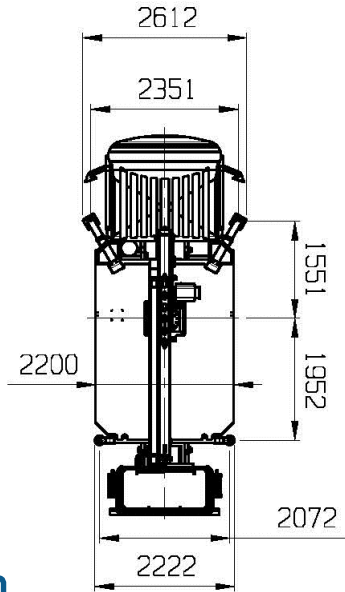

GT 128
AERIAL PLATFORM

3.5 t

7716 lbs

MAX. = 12,80 m

42 ft

MAX. = 07,40 m 200 kg

24,27 ft 440 lbs

A = 1.1 m 43.3 inch
B = 0.7 m 27.6 inch
C = 1.4 m 55.2 inch

± 60°

MAX. = 200 kg

440 lbs

440°

MAX. = 12.5 m/s

27.9 mph

**HYDRAULIC
PROPORTIONAL**

Manotti S.r.l.
 Via D. Marchesi, 2/b — 42022 Boretto (RE) Italy
 Tel. +39 0522 965590 – Fax +39 0522 015169
 info@manotti.eu — sales@manotti.eu
 www.manotti.eu