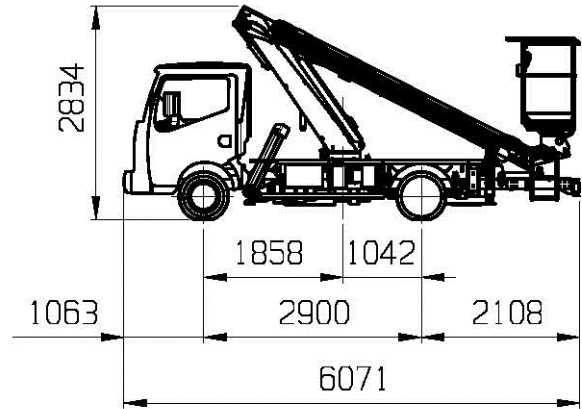

GT 128
AERIAL PLATFORM

3.5 t

7716 lbs

MAX. = 12,80 m

42 ft

MAX. = 07,40 m 200 kg

24,27 ft 440 lbs

A = 1.1 m 43.3 inch
B = 0.7 m 27.6 inch
C = 1.4 m 55.2 inch

± 60°

MAX. = 200 kg

440 lbs

440°

MAX. = 12.5 m/s

27.9 mph

**HYDRAULIC
PROPORTIONAL**

Manotti S.r.l.
 Via D. Marchesi, 2/b — 42022 Boretto (RE) Italy
 Tel. +39 0522 965590 – Fax +39 0522 015169
 info@manotti.eu — sales@manotti.eu
 www.manotti.eu