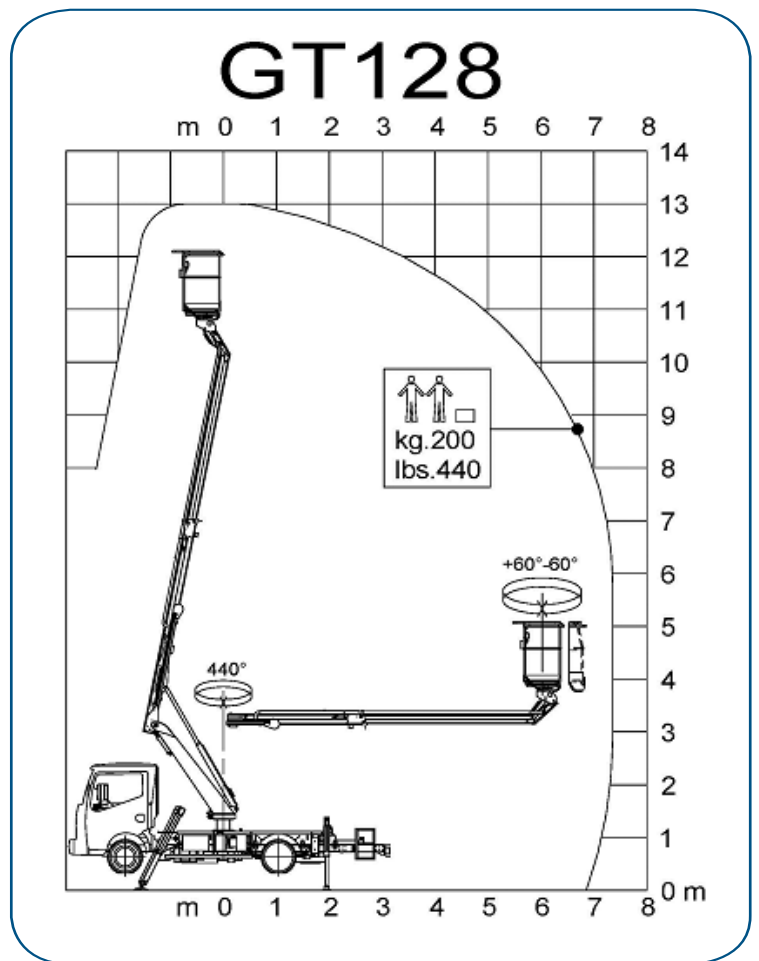

GT 128
AERIAL PLATFORM

3.5 t

7716 lbs

MAX. = 12,80 m

42 ft

MAX. = 07,40 m 200 kg

24,27 ft 440 lbs

A = 1.1 m 43.3 inch
B = 0.7 m 27.6 inch
C = 1.4 m 55.2 inch

± 60°

MAX. = 200 kg

440 lbs

440°

MAX. = 12.5 m/s

27.9 mph

**HYDRAULIC
PROPORTIONAL**

Manotti S.r.l.
 Via D. Marchesi, 2/b — 42022 Boretto (RE) Italy
 Tel. +39 0522 965590 – Fax +39 0522 015169
 info@manotti.eu — sales@manotti.eu
 www.manotti.eu